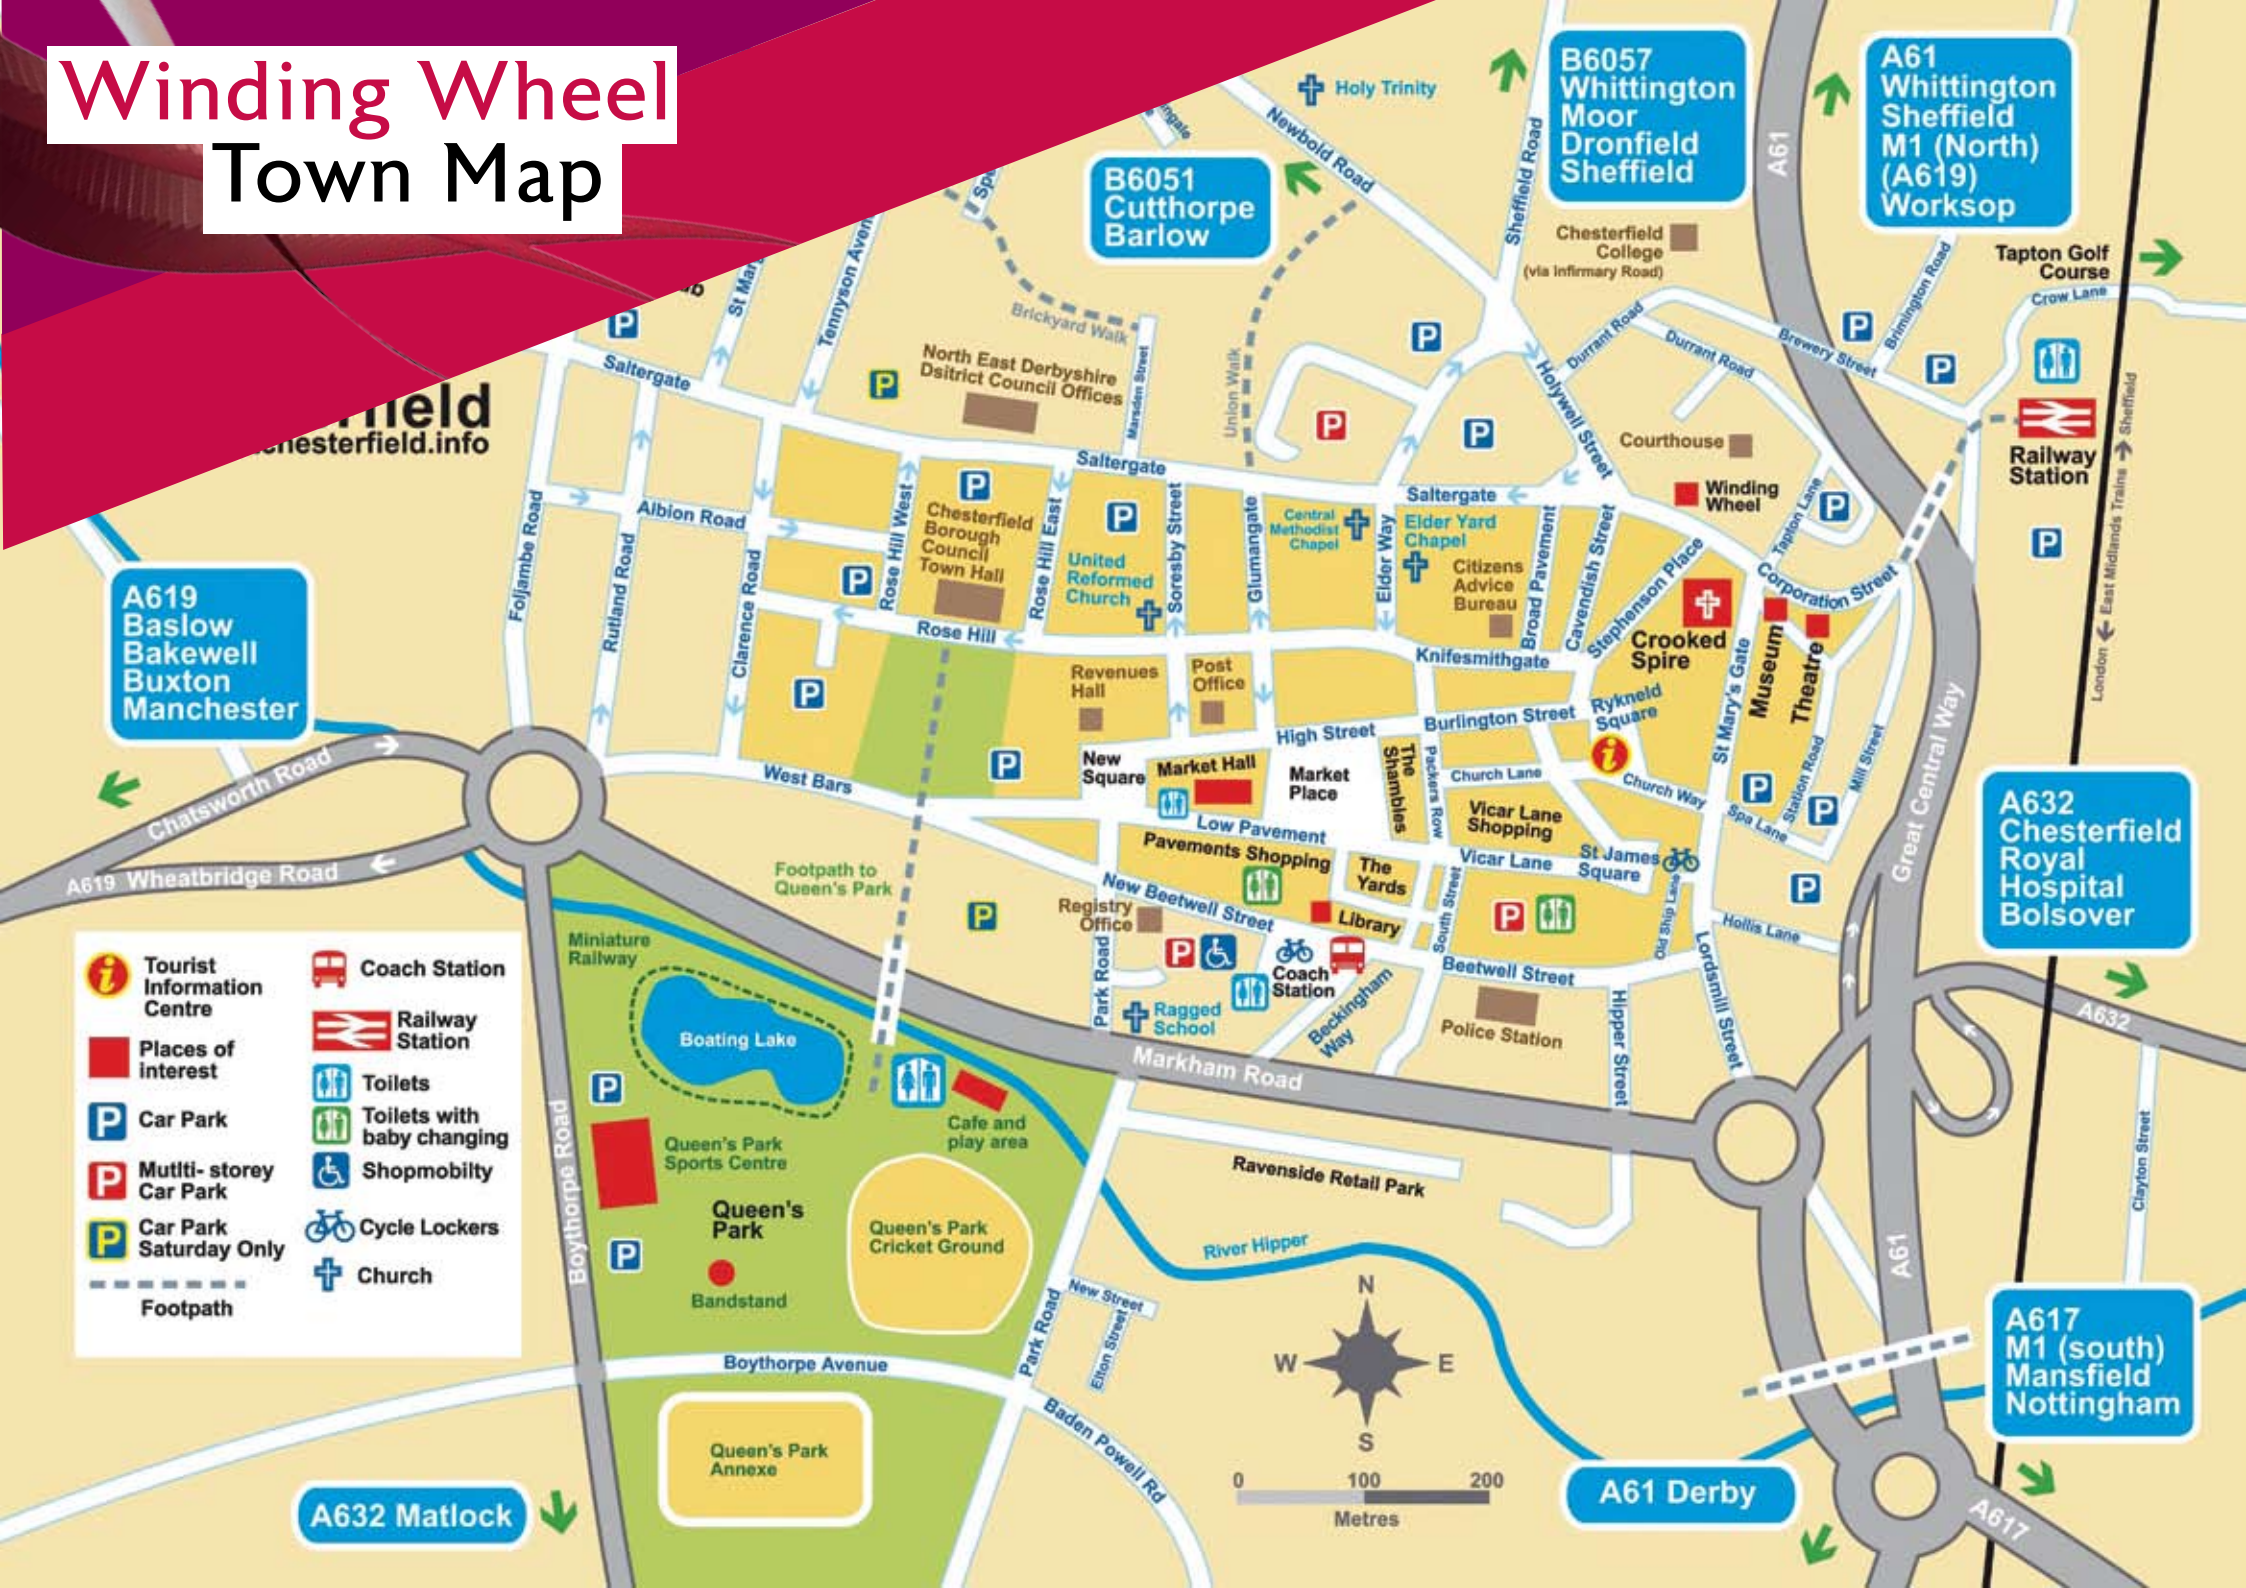

# Winding Wheel Town Map

- |  |                            |  |                            |
|--|----------------------------|--|----------------------------|
|  | Tourist Information Centre |  | Coach Station              |
|  | Places of interest         |  | Railway Station            |
|  | Car Park                   |  | Toilets                    |
|  | Multi-storey Car Park      |  | Toilets with baby changing |
|  | Car Park Saturday Only     |  | Shopmobility               |
|  | Footpath                   |  | Cycle Lockers              |
|  |                            |  | Church                     |

A619  
Baslow  
Bakewell  
Buxton  
Manchester

B6051  
Cutthorpe  
Barlow

B6057  
Whittington  
Moor  
Dronfield  
Sheffield

A61  
Whittington  
Sheffield  
M1 (North)  
(A619)  
Worksop

A632  
Chesterfield  
Royal  
Hospital  
Bolsover

A617  
M1 (south)  
Mansfield  
Nottingham

A632  
Matlock

A61  
Derby

# Winding Wheel