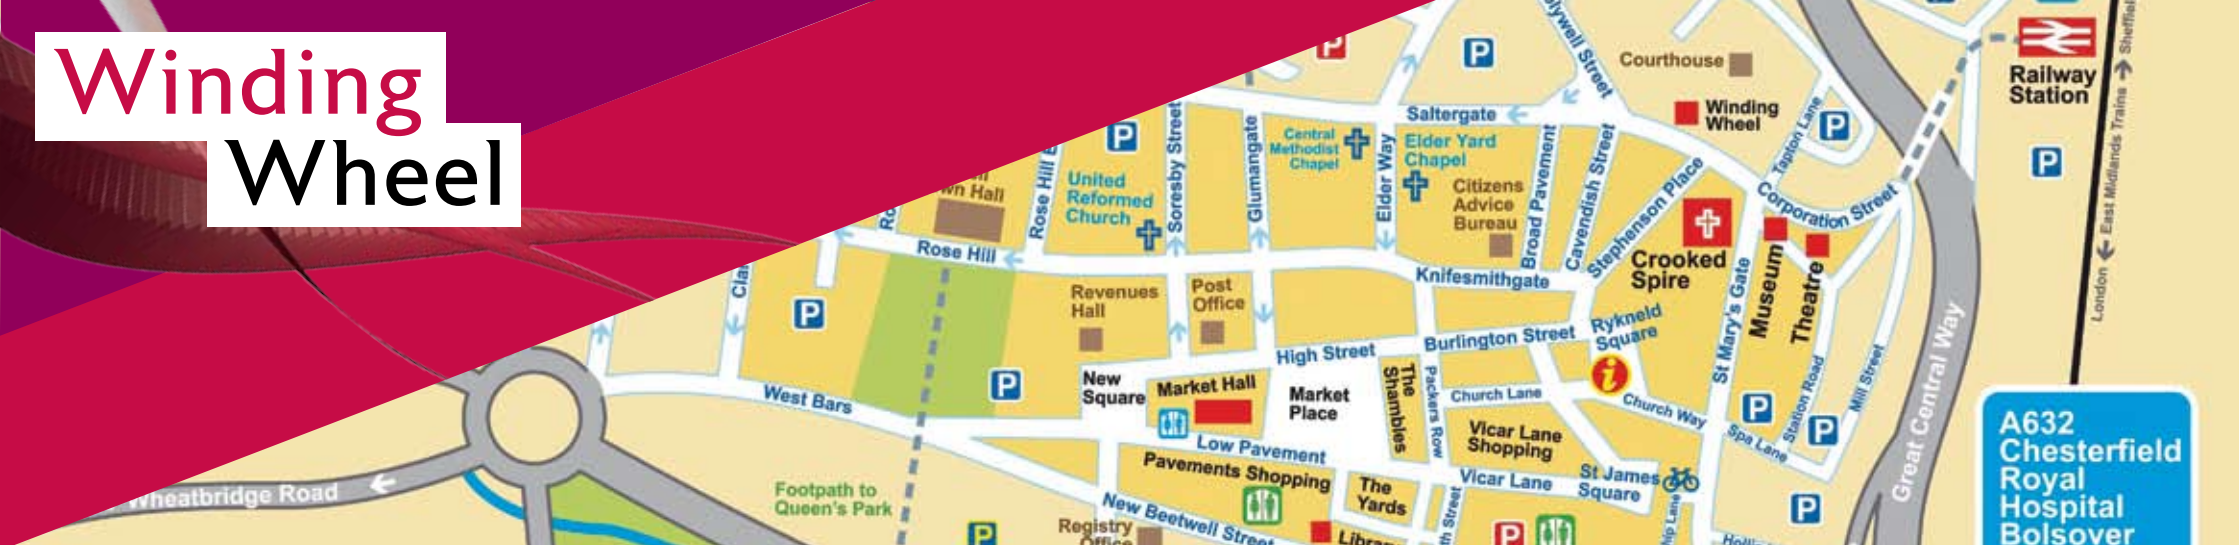

Winding Wheel

Contact Details

Winding Wheel
13 Holywell Street
Chesterfield
Derbyshire
S41 7SA

Room Hire Tel: 01246 345333
Email: winding.wheel@chesterfield.gov.uk

Box Office: 01246 345334
Email: box.office@chesterfield.gov.uk

Online booking
www.chesterfieldvenues.co.uk